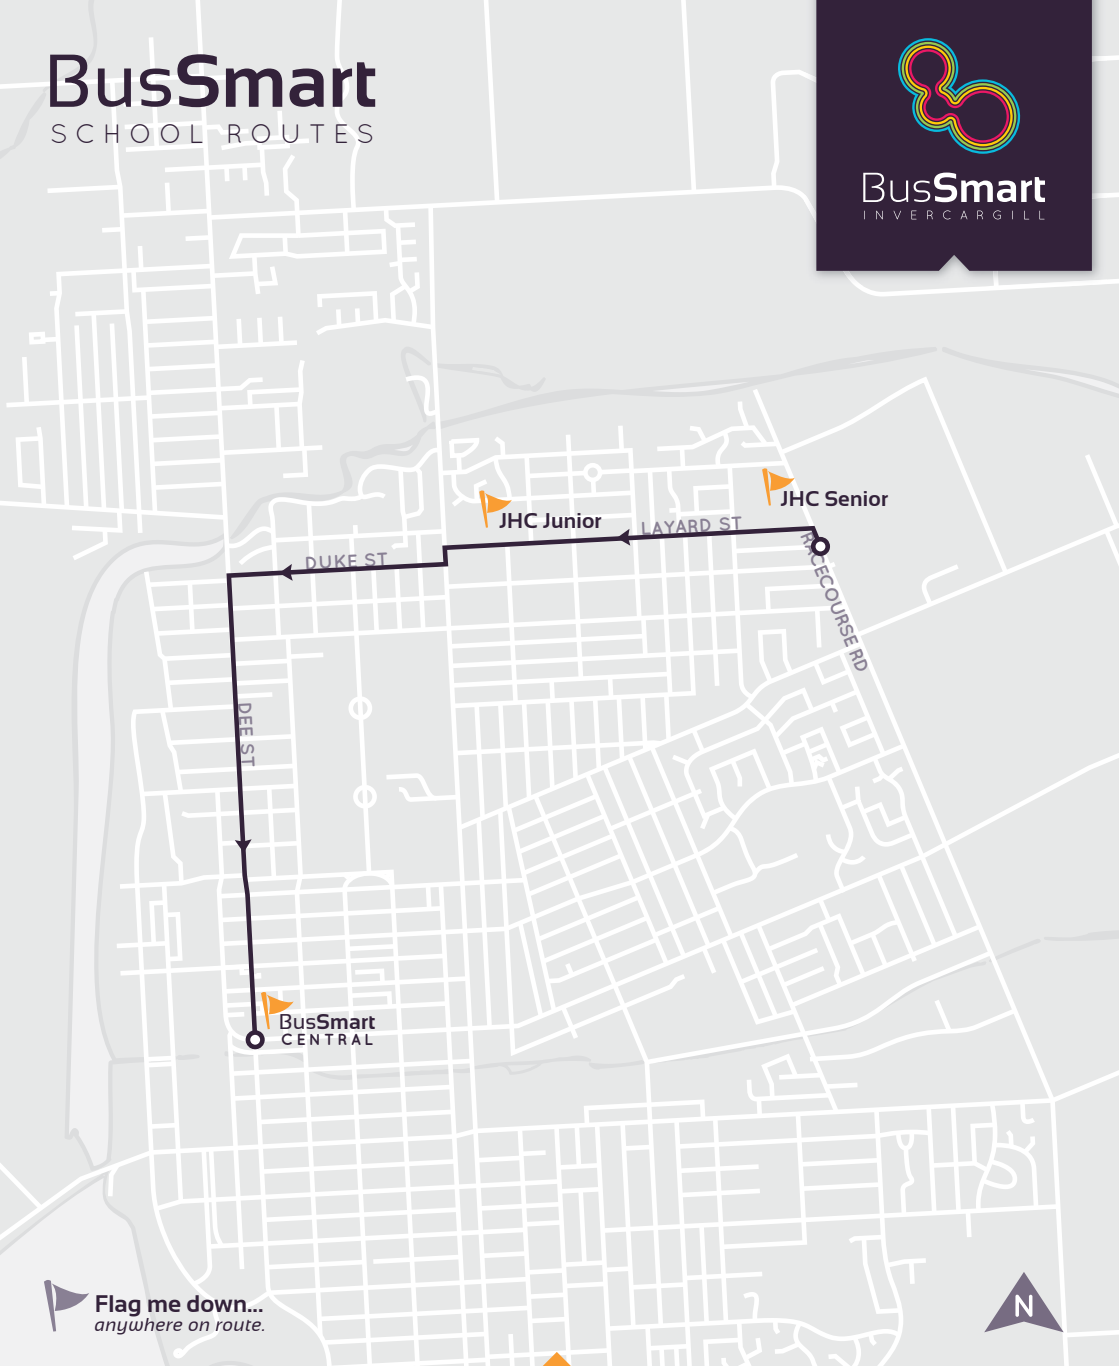

# BusSmart

SCHOOL ROUTES

BusSmart  
INVERCARGILL

 **Flag me down...**  
anywhere on route.

## Hargest Afternoon

*Servicing:* James Hargest College (both campuses)

*Departing from JHC:* 3.25pm

*Arriving at BusSmart Central:* 3.40pm

Single Trip:

**\$1.90**

10% Discount with  
BusSmart Card