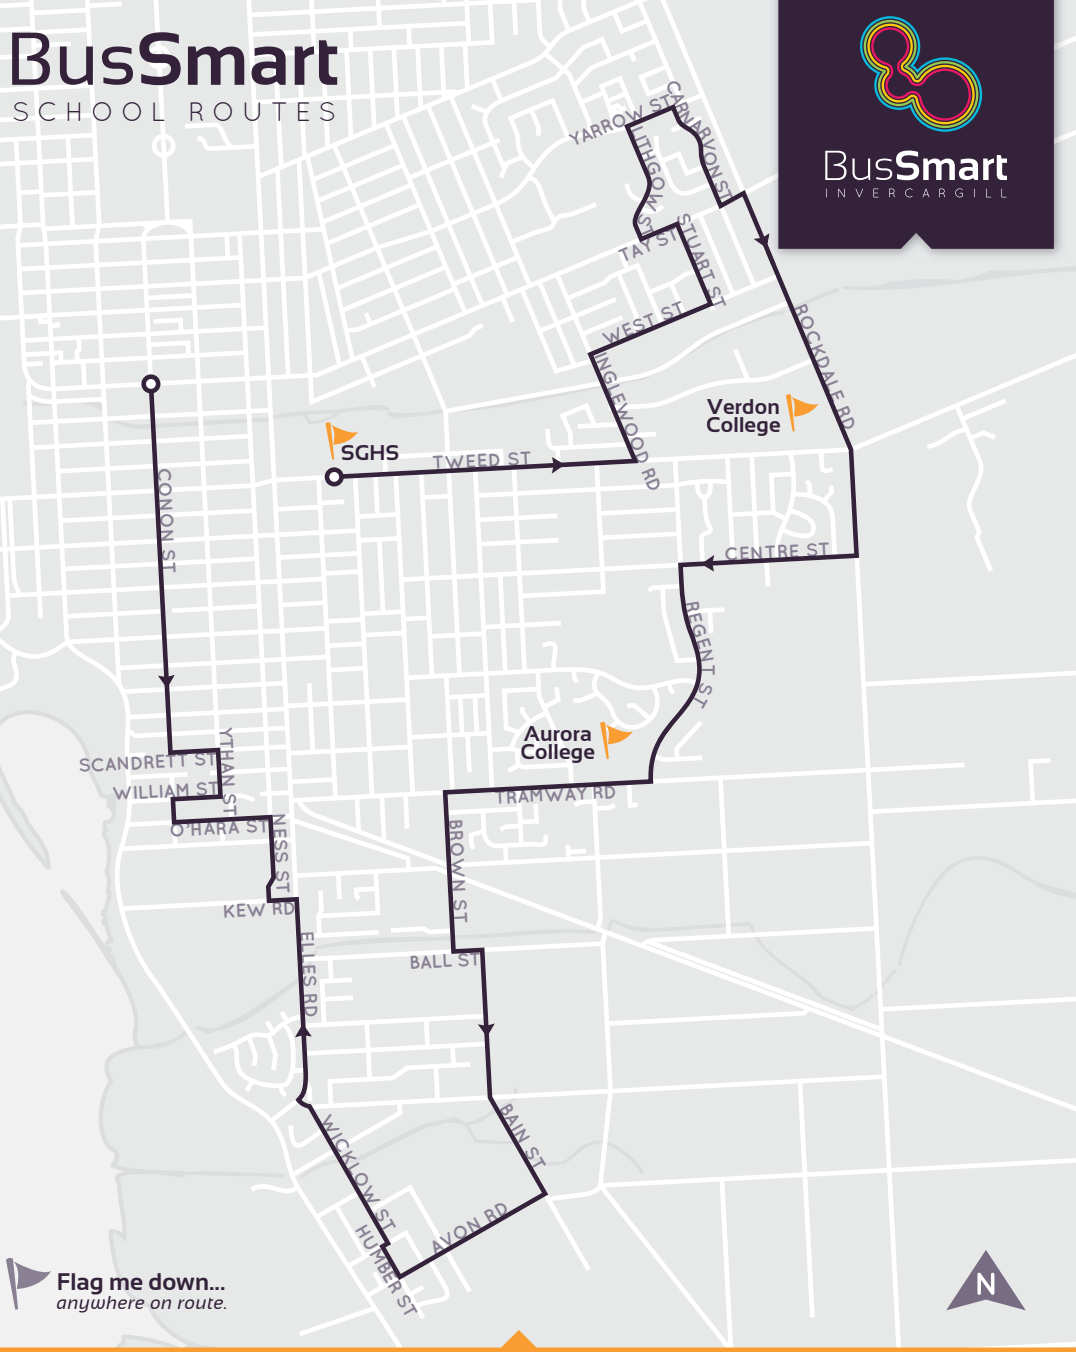

# BusSmart

SCHOOL ROUTES

BusSmart  
INVERCARGILL

JHC Junior

JHC Senior

SBHS

QUEENS DR

TWEED ST  
SGHS TRANSITION POINT

## Newfield Morning

Servicing: Verdon College, Southland Girls' High School,  
Southland Boys' High School (via transition)

Route commences: 8.00am

Single Trip:  
**\$1.90**  
10% Discount with  
BusSmart Card

# BusSmart

SCHOOL ROUTES

BusSmart  
INVERCARGILL

 **Flag me down...**  
anywhere on route.

## Newfield Afternoon

*Servicing:* Southland Girls' High School, Verdon College, Aurora College

*Departing from:* SGHS 3.15pm Verdon College 3.25pm Aurora College 3.30pm

Single Trip:

**\$1.90**

10% Discount with  
BusSmart Card