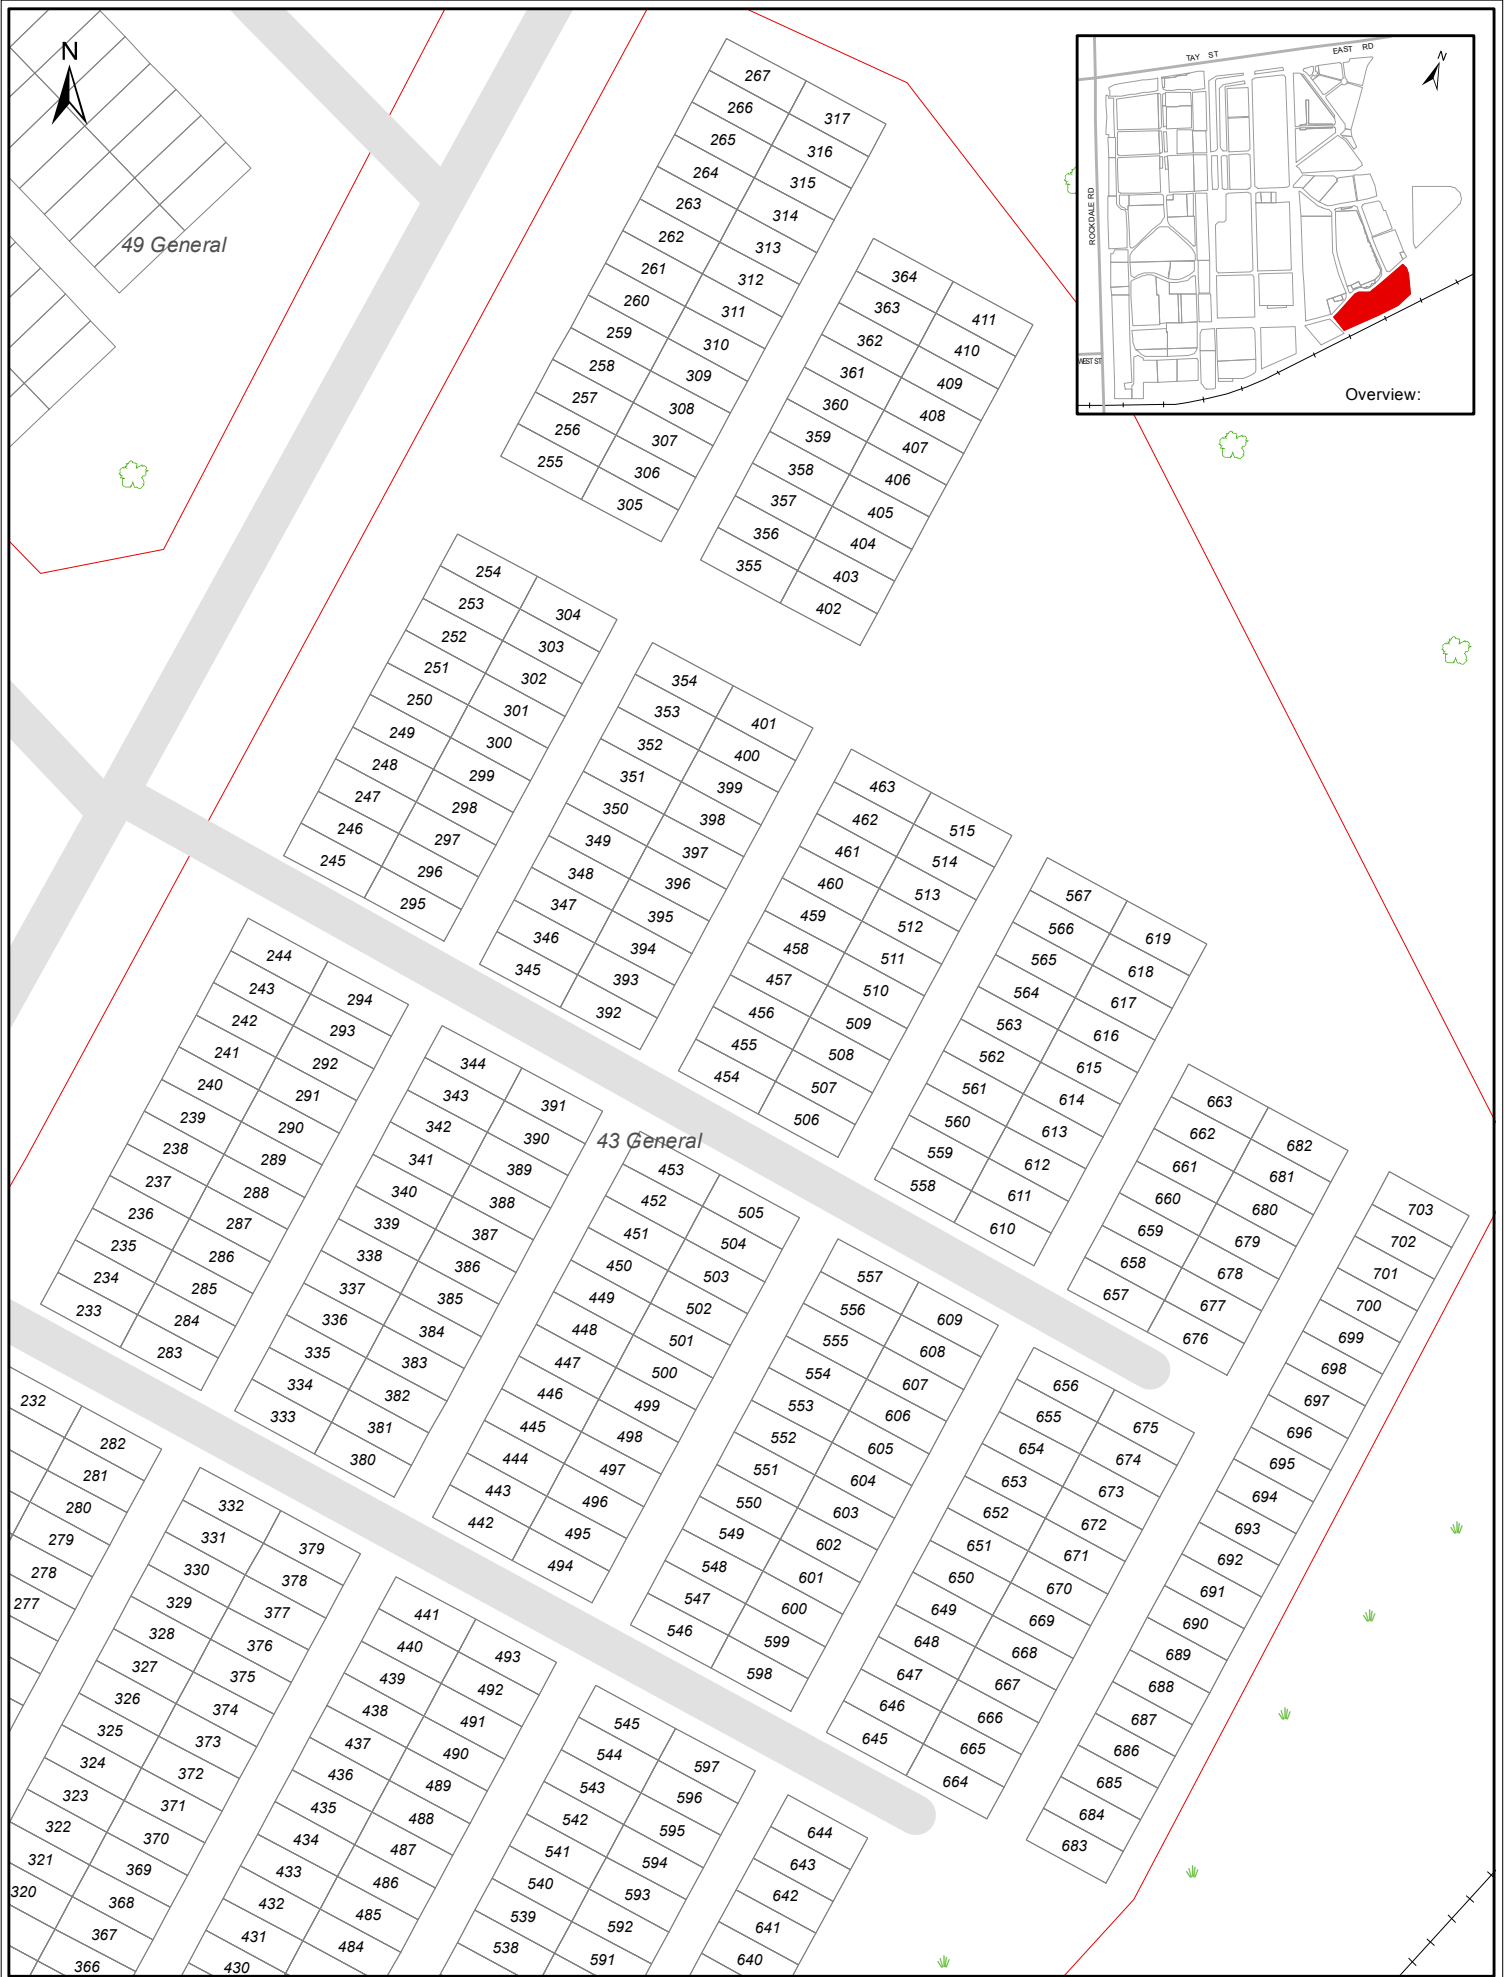

Eastern Cemetery, Block 43 - General & Block 43 - Infants