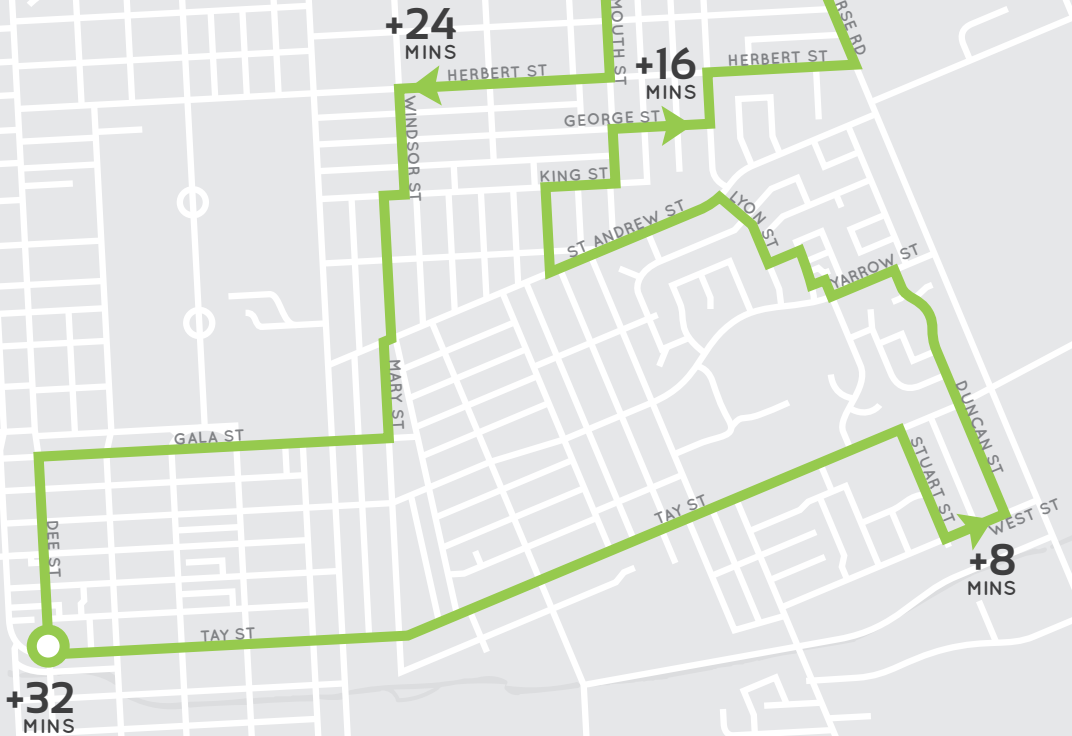

Windsor Comet

BusSmart CENTRAL

Flag me down...
anywhere on route.