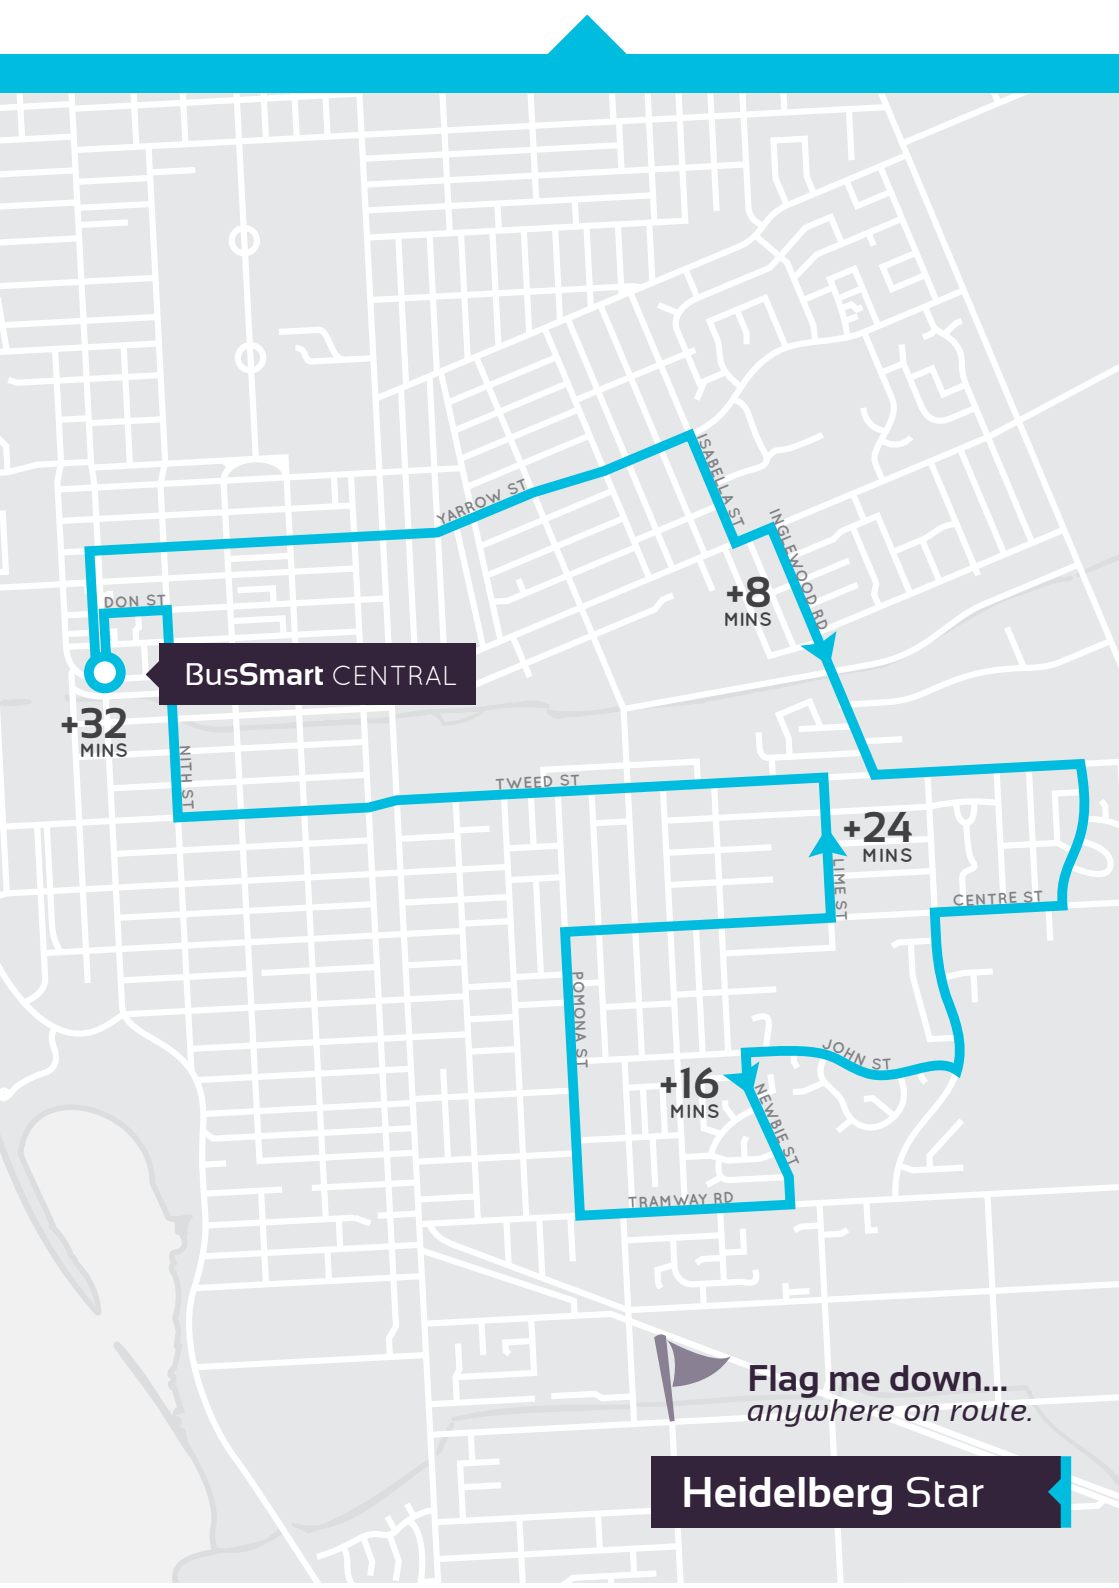

+32
MINS

BusSmart CENTRAL

+8
MINS

+24
MINS

+16
MINS

Flag me down...
anywhere on route.

Heidelberg Star

DON ST

NITH ST

YARROW ST

ISABELLA ST

INGLEWOOD RD

TWEED ST

LIME ST

CENTRE ST

POMONA ST

JOHN ST

NEMBIE ST

TRAMWAY RD