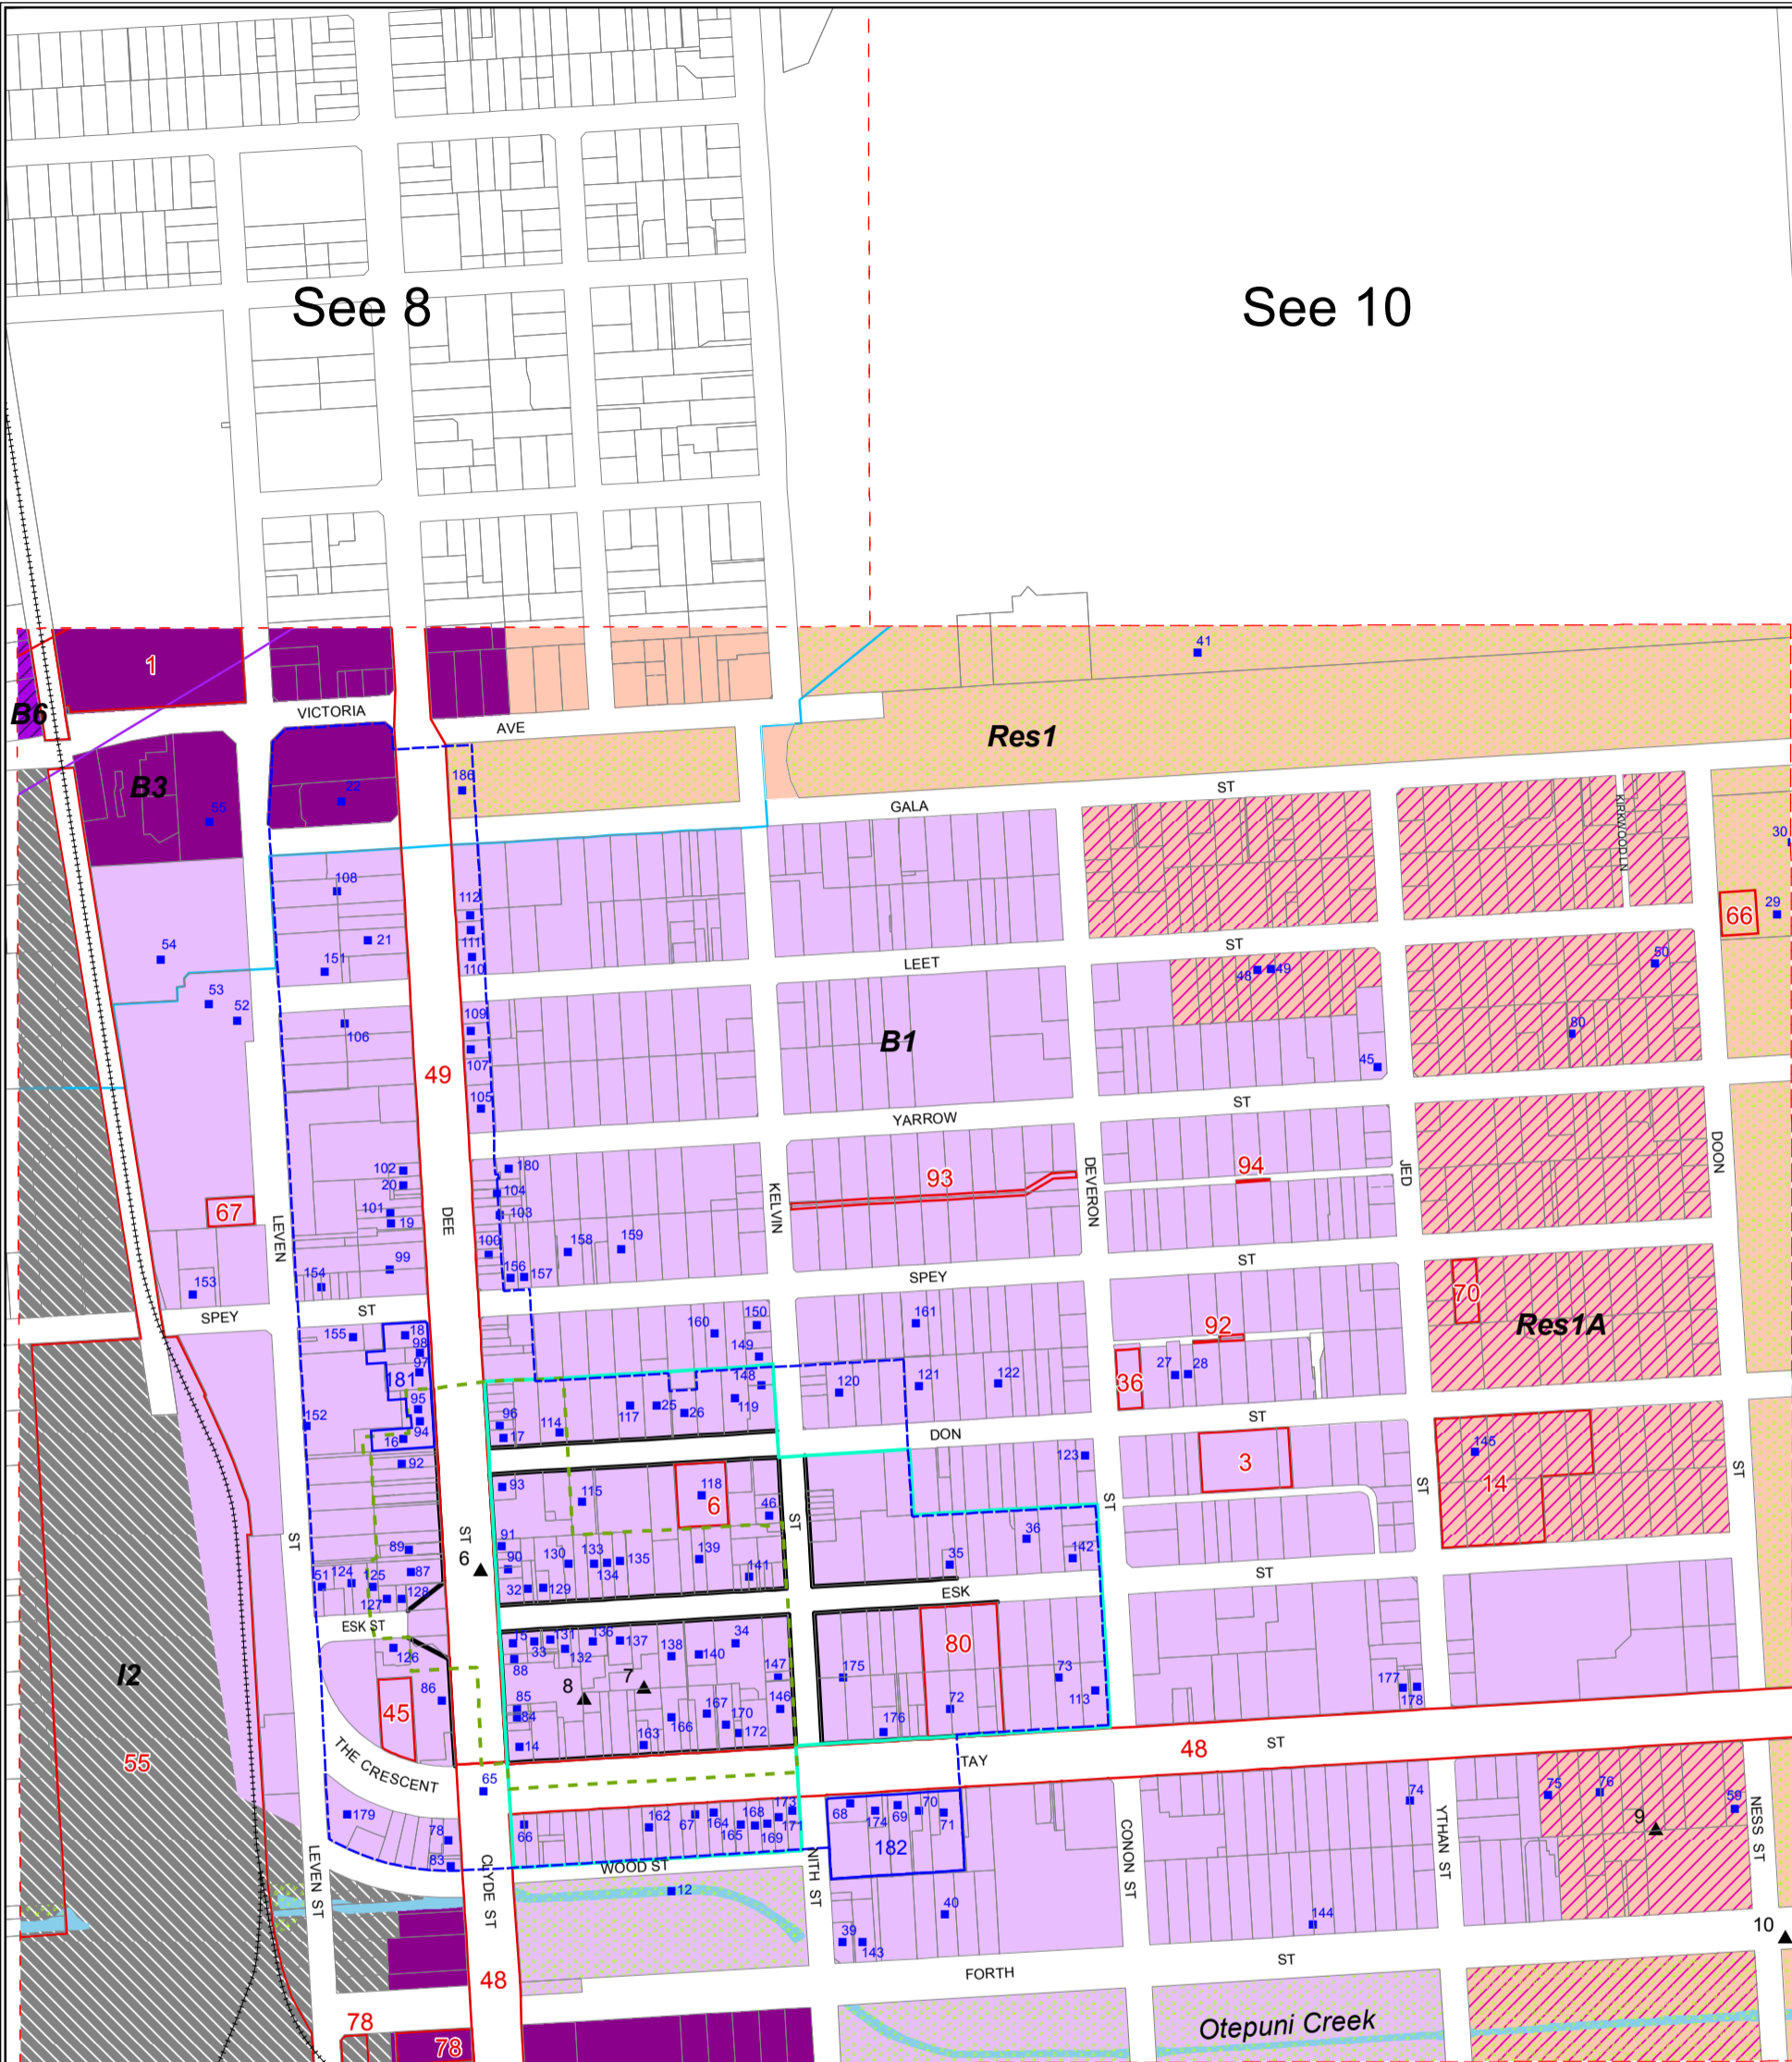

See 8

See 10

See 8

See 10

Invercargill City
 PROPOSED DISTRICT PLAN
 Planning Maps - Decisions Version, October 2016