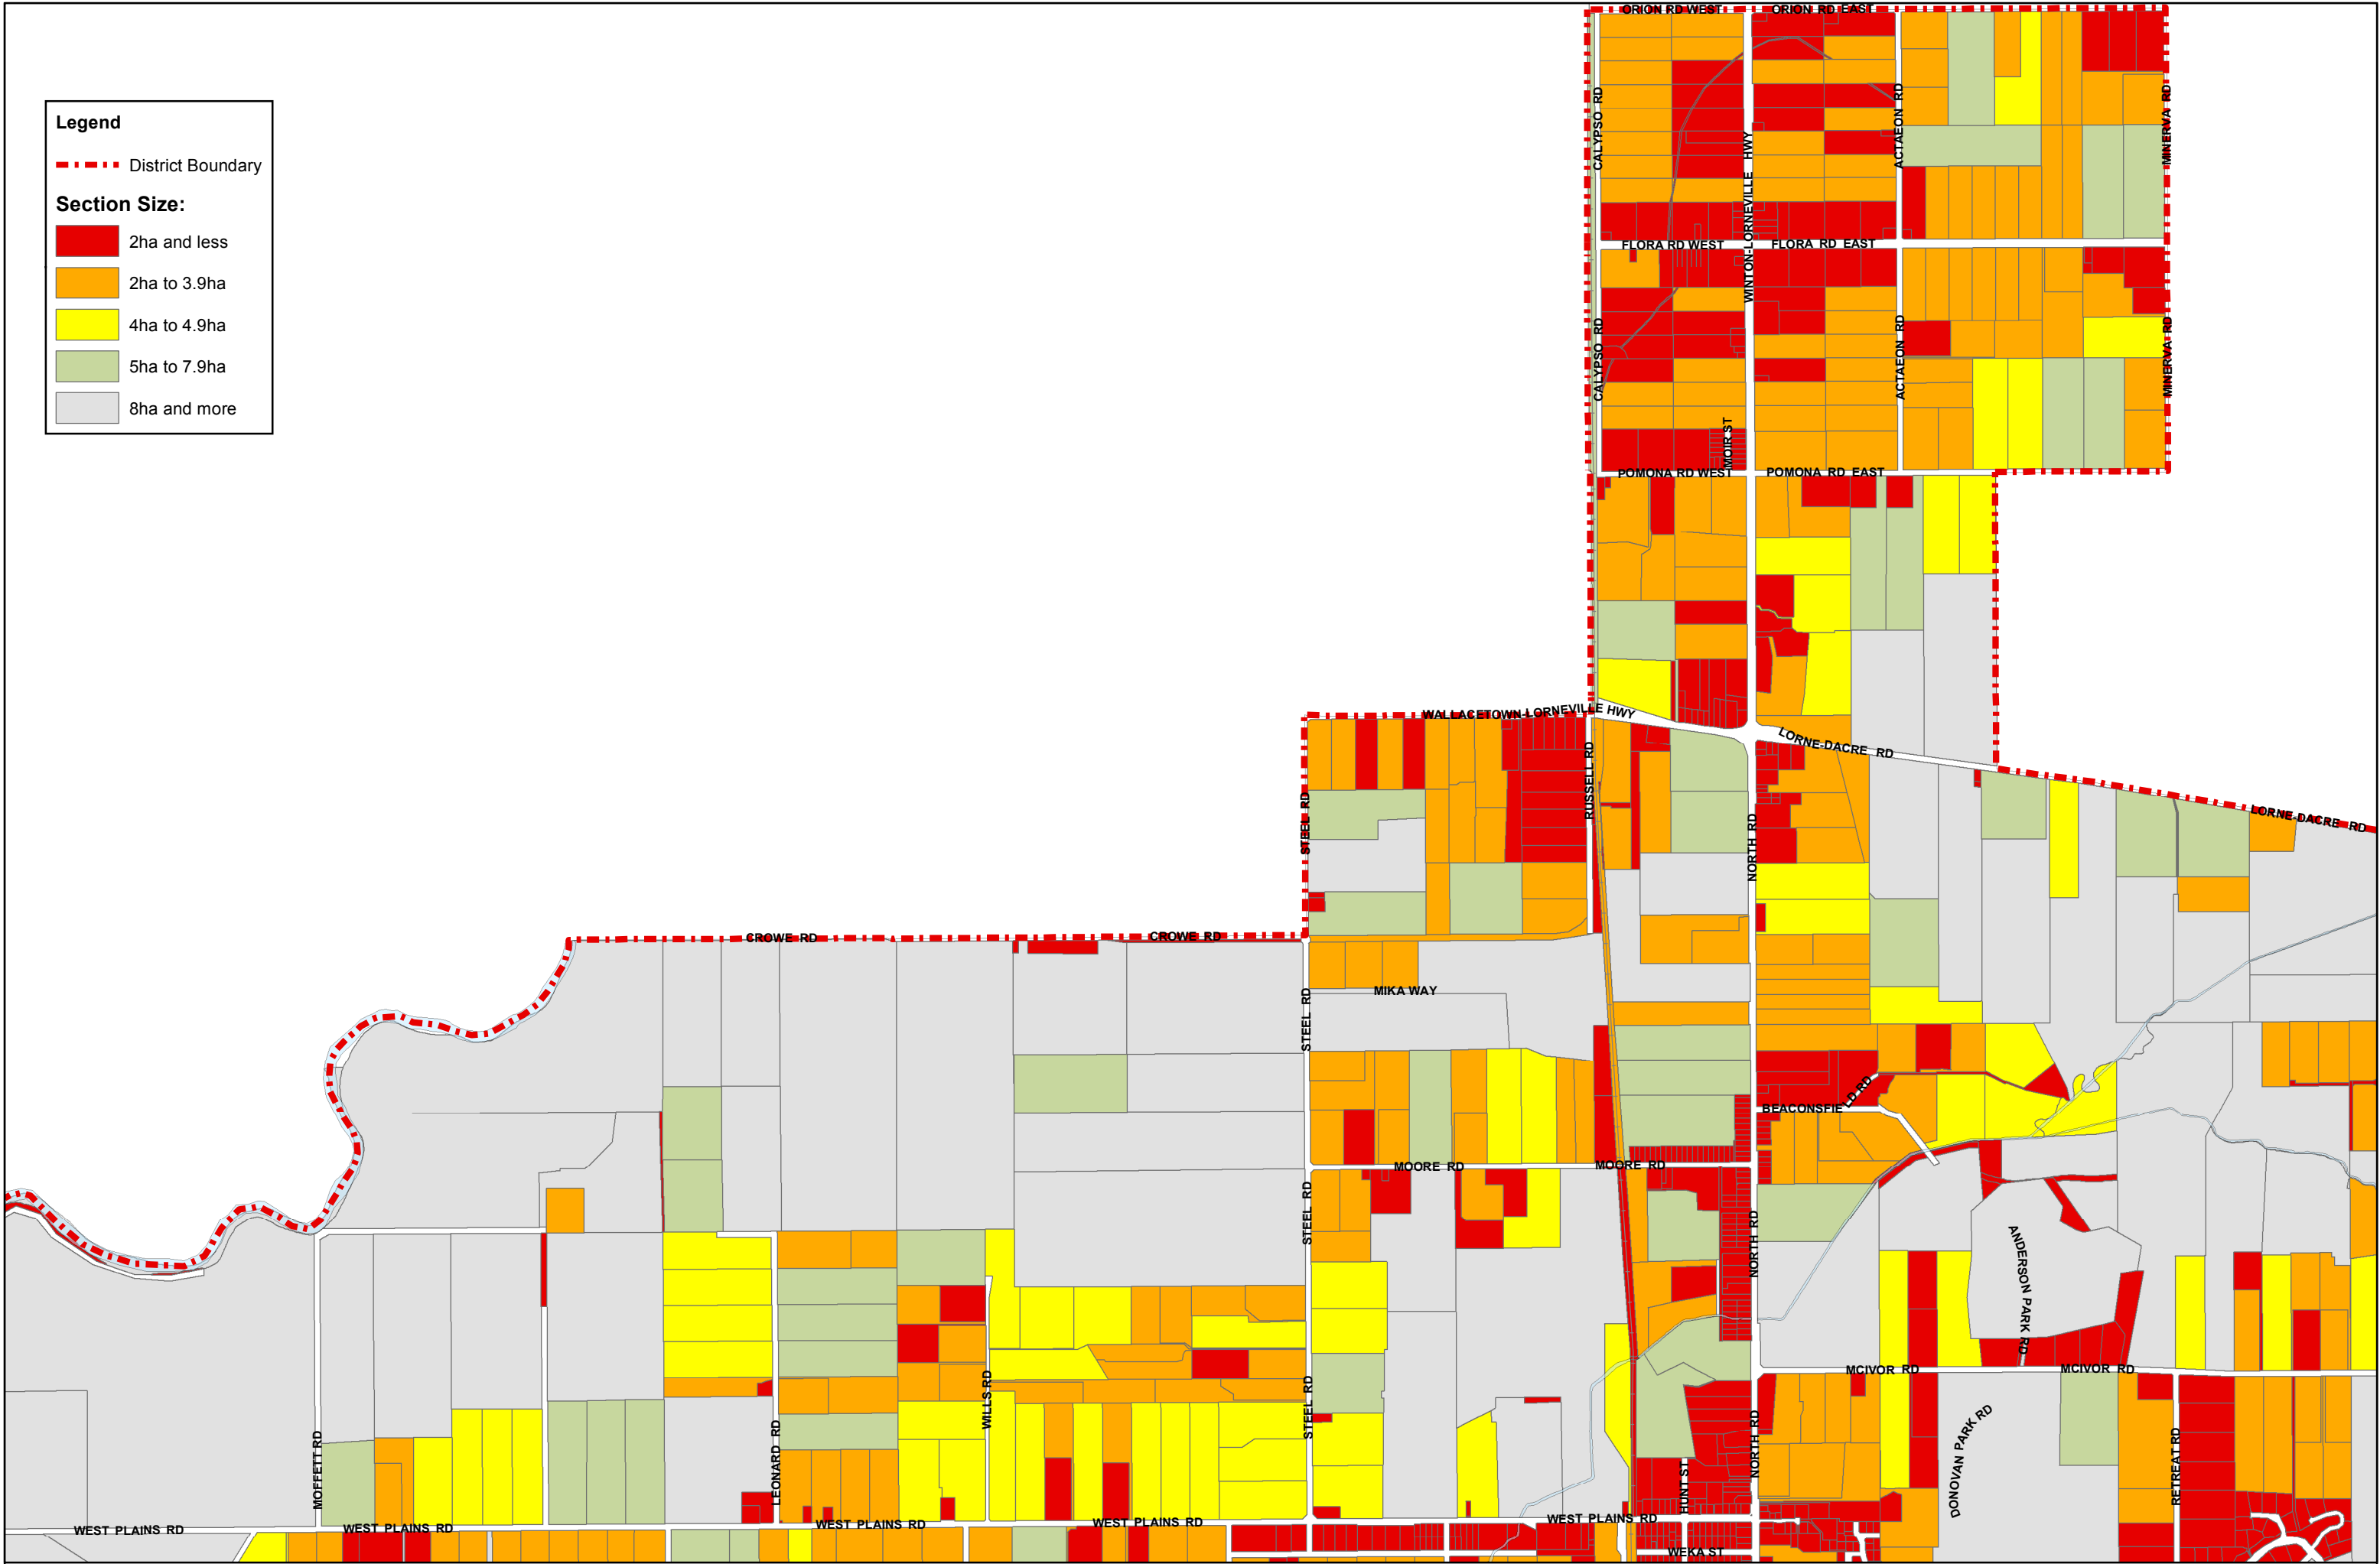

Legend

--- District Boundary

Section Size:

- 2ha and less
- 2ha to 3.9ha
- 4ha to 4.9ha
- 5ha to 7.9ha
- 8ha and more

Date Printed: 22/4/2015

Section Sizes
Sheet 2