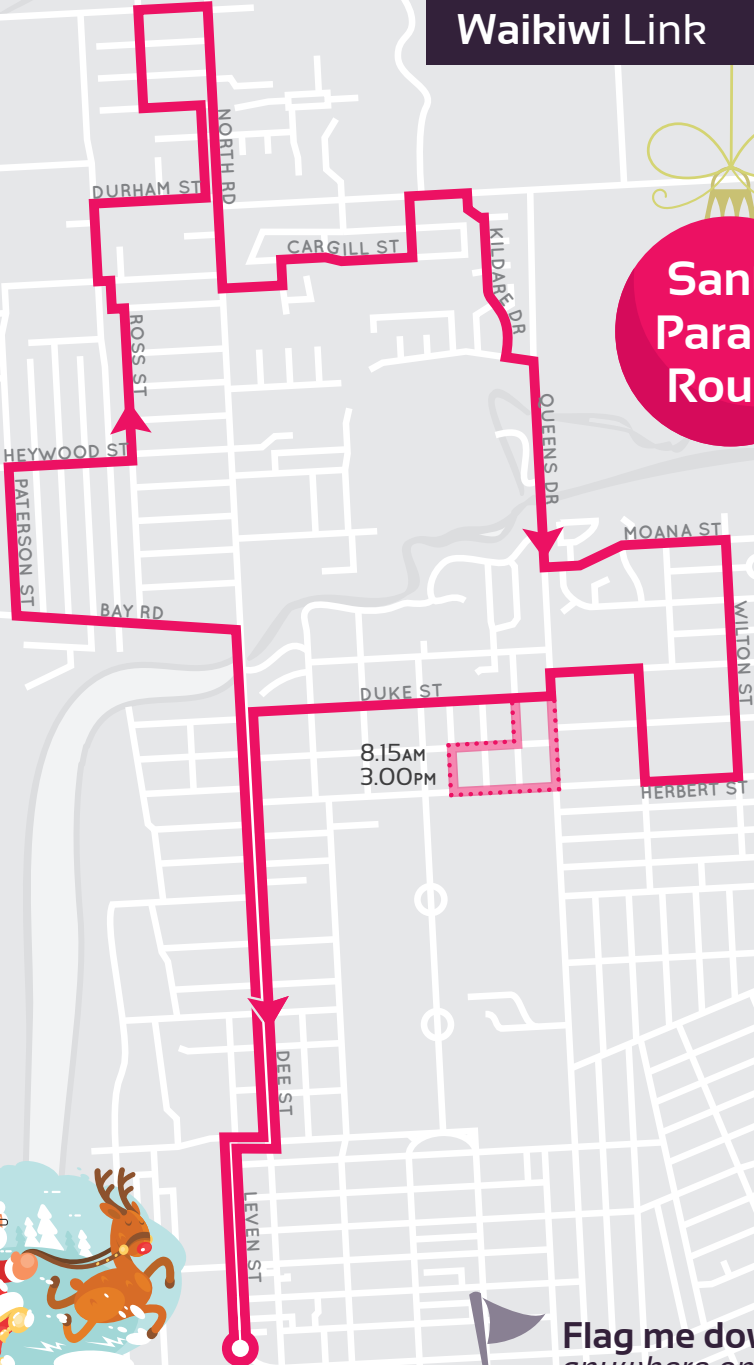

Waikiwi Link

Santa Parade Route

Flag me down...
anywhere on route.

Windsor Comet

Santa Parade Route

Flag me down...
anywhere on route.

Heidelberg Star

Santa Parade Route

Flag me down...
anywhere on route.

Kew Connection

Santa Parade Route

Flag me down...
anywhere on route.

DON ST

TAY ST

CONON ST

ELLES RD

PRINCES ST

ELIZABETH ST

KEW HOSPITAL

BROWN ST

ELLES RD

BAIN ST

ORET ST

STIRRAT ST

WICKLOW ST

SEVERN ST

AVON RD