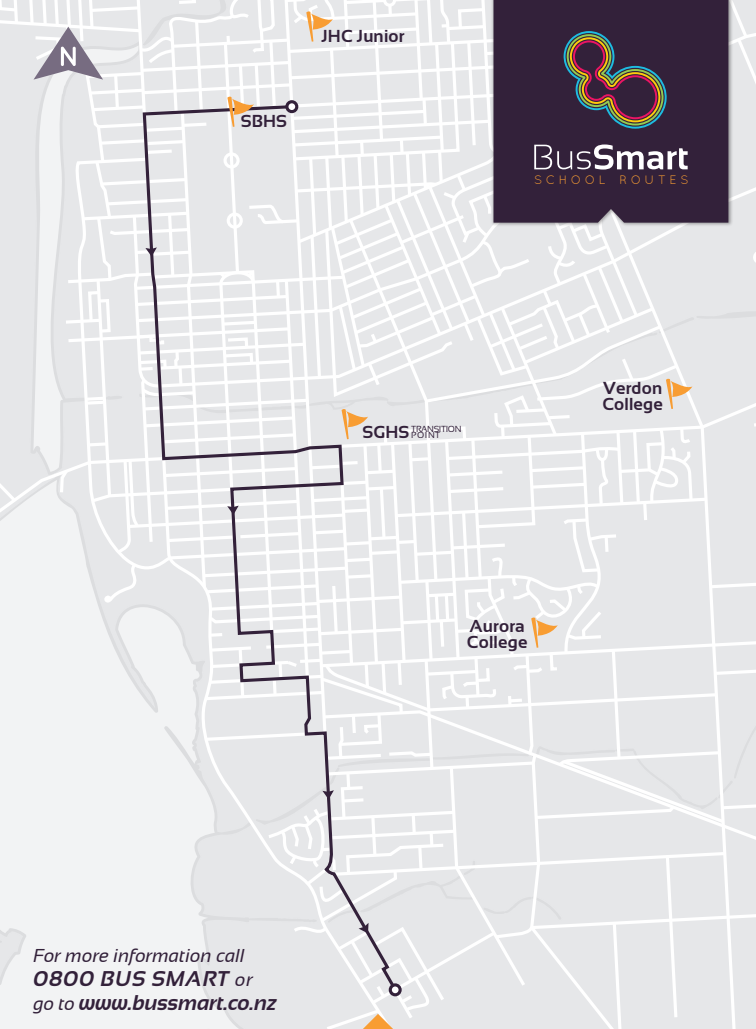

For more information call
0800 BUS SMART or
 go to www.bussmart.co.nz

Clifton Morning

Humber St, Frome St, Wicklow St, Stirrat St, Elles Rd, Kew Rd, Ness St, O'Hara St, Conon St, William St, Ythan St, Scandrett St, Conon St, Crinan St, Elles Rd, Ettrick St, Princes St, Tweed St, Lindisfarne St, Tay St, Queens Dr, Herbert St.

Servicing :

Southland Girls' High School
 Southland Boys' High School,
 Verdon College (via transition at SGHS)
 Aurora College (via transition at SGHS)

Route commences : **8.00am**

Clifton Afternoon

Layard St, Queens Dr, Herbert St, Dee St, Tweed St, Princes St, Ettrick St, Conon St, Scandrett St, Ythan St, William St, Conon St, O'Hara St, Ness St, Kew Rd, Elles Rd, Stirrat St, Wicklow St, Frome St, Humber St.

Servicing :

Southland Boys' High School,
Southland Girls' High School

Departing from SBHS : 3.23pm

Departing from SGHS : 3.30pm