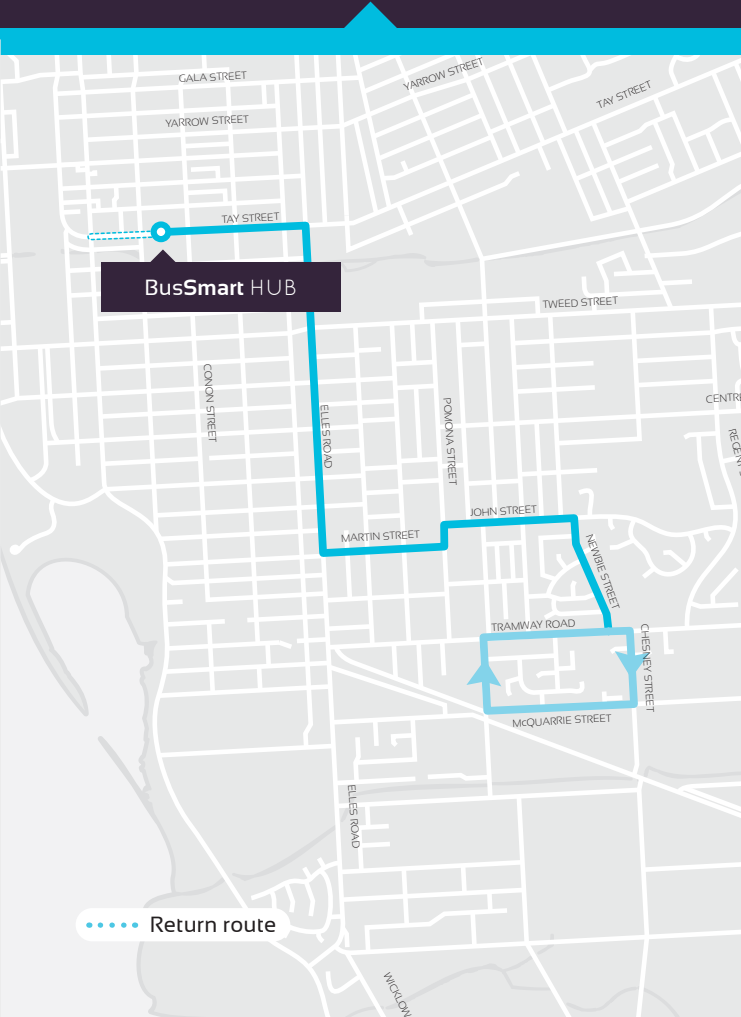

Kingswell

2

Departs **Bus Smart Hub**, Elles Rd, Martin St, Pomona St, John St, Newbie St, Tramway Rd, Chesney St, McQuarrie St, Brown St, Tramway Rd, Newbie St, John St, Pomona St, Martin St, Elles Rd, returns to **Bus Smart Hub**.

..... Return route