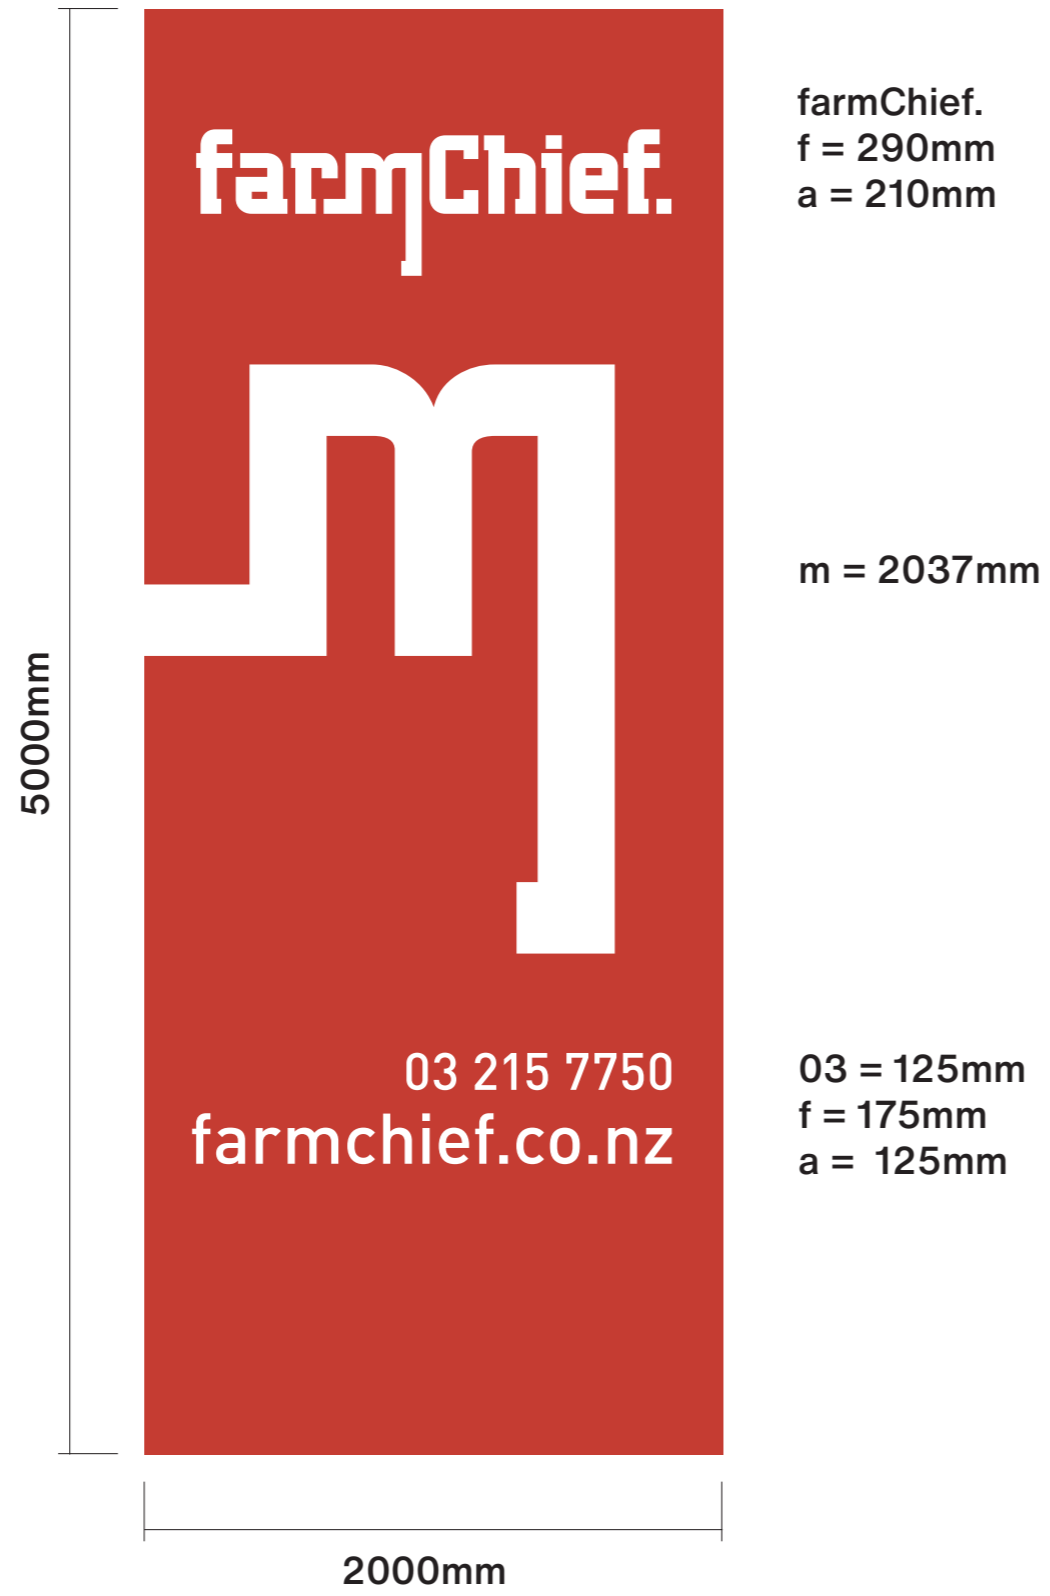

Updated sizes for existing double-sided plinth sign

Plinth Size: 2000 x 5000mm

NEW LAYOUT & SIZES:

3D VISUAL:

This design remains the property of Signtech the Signmasters Ltd. and is not to be disclosed to any third party without the express permission of Signtech the Signmasters Ltd. Copyright All Rights Reserved.